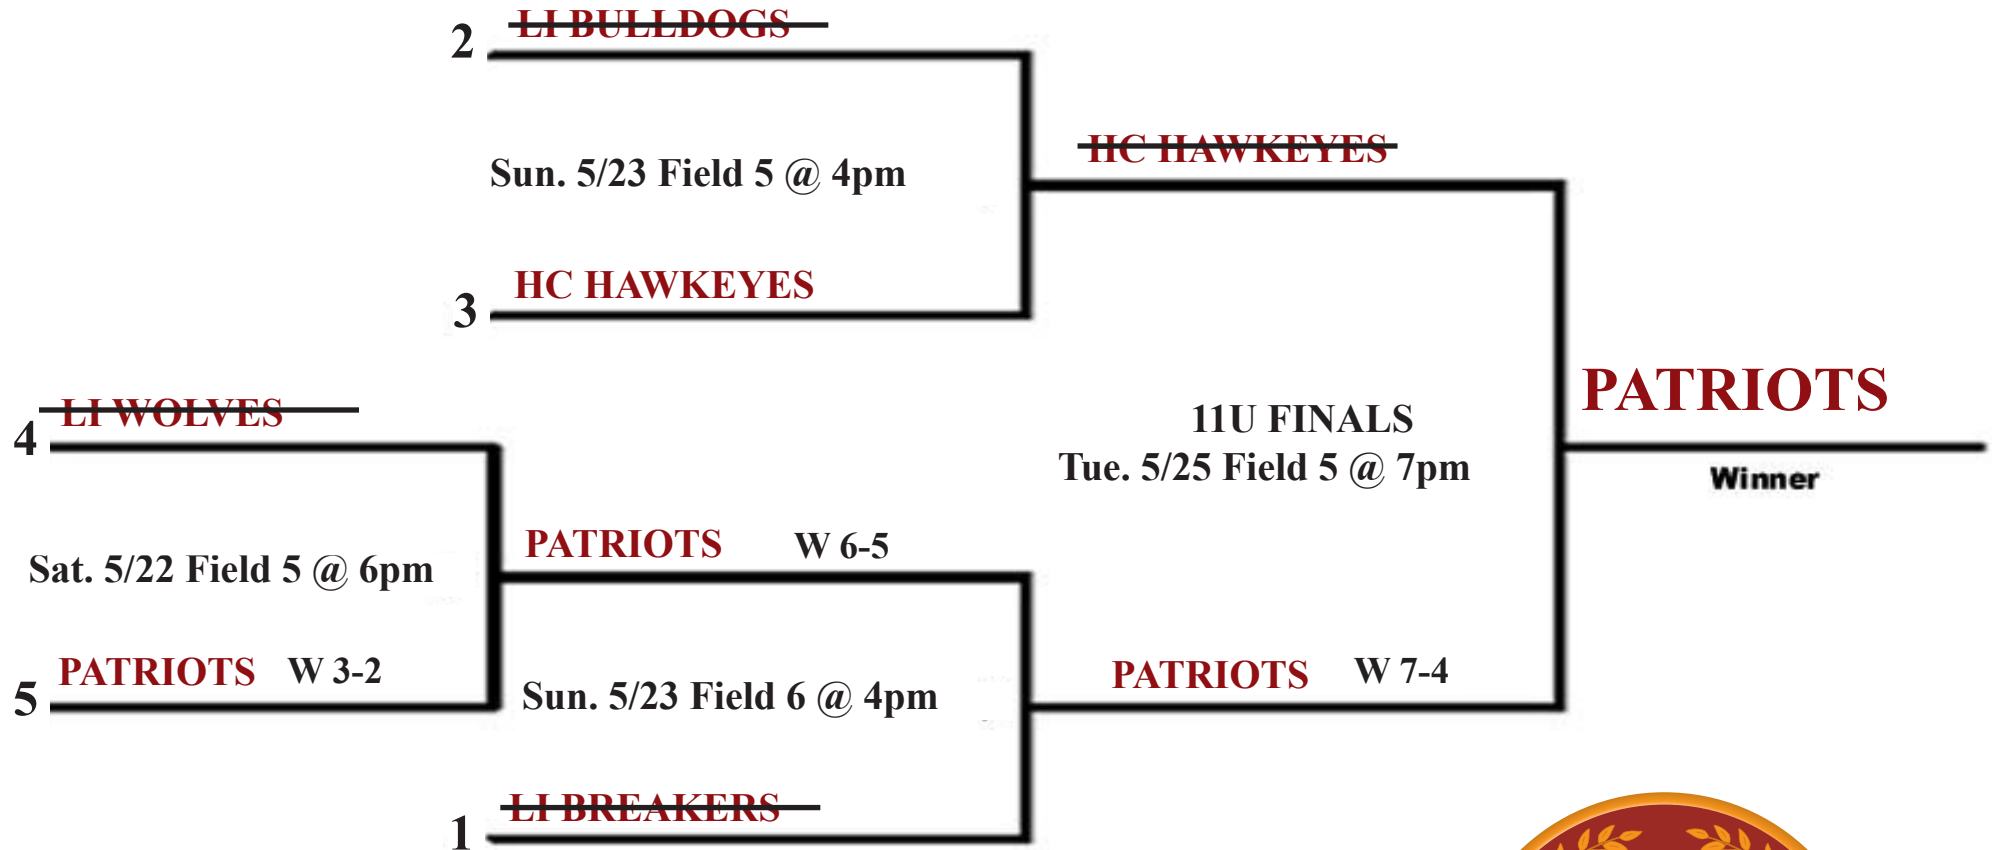

BASEBALL HEAVEN 2010 SPRING LEAGUE PLAYOFFS

11U PLAYOFF BRACKET

*HIGHER SEED IS ALWAYS HOME TEAM