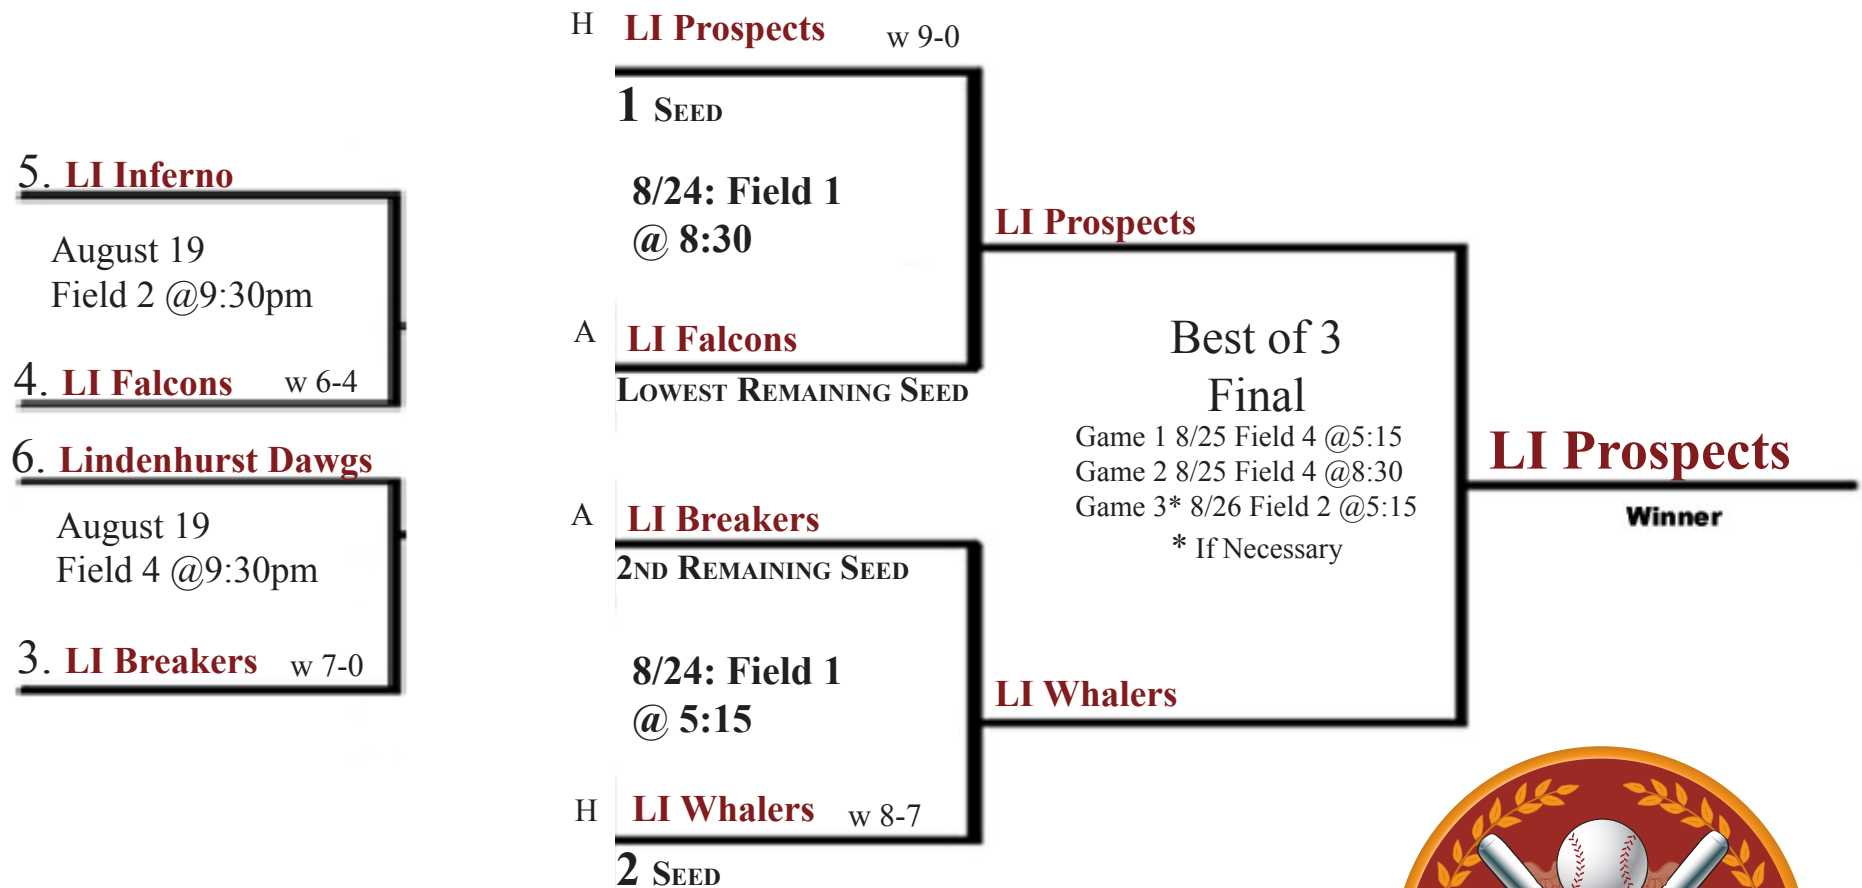

BASEBALL HEAVEN 2010 SUMMER LEAGUE PLAYOFFS

14U PLAYOFF BRACKET

* HIGHER SEED IS ALWAYS HOME TEAM