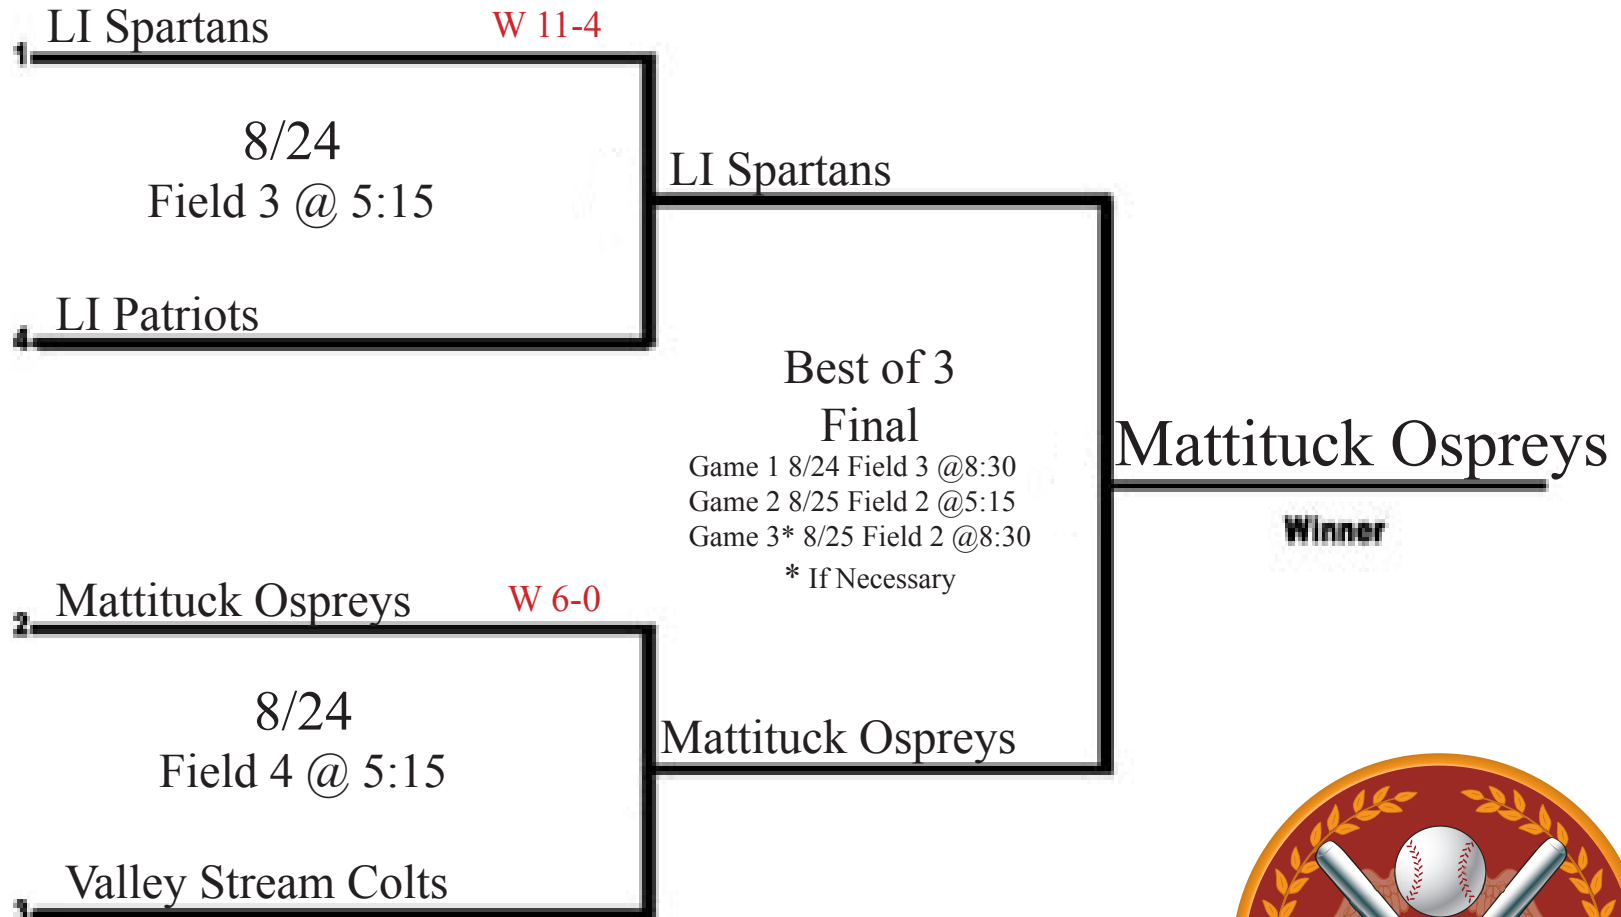

# BASEBALL HEAVEN 2010 SUMMER LEAGUE PLAYOFFS

## 13UN PLAYOFF BRACKET

\* HIGHER SEED IS ALWAYS HOME TEAM