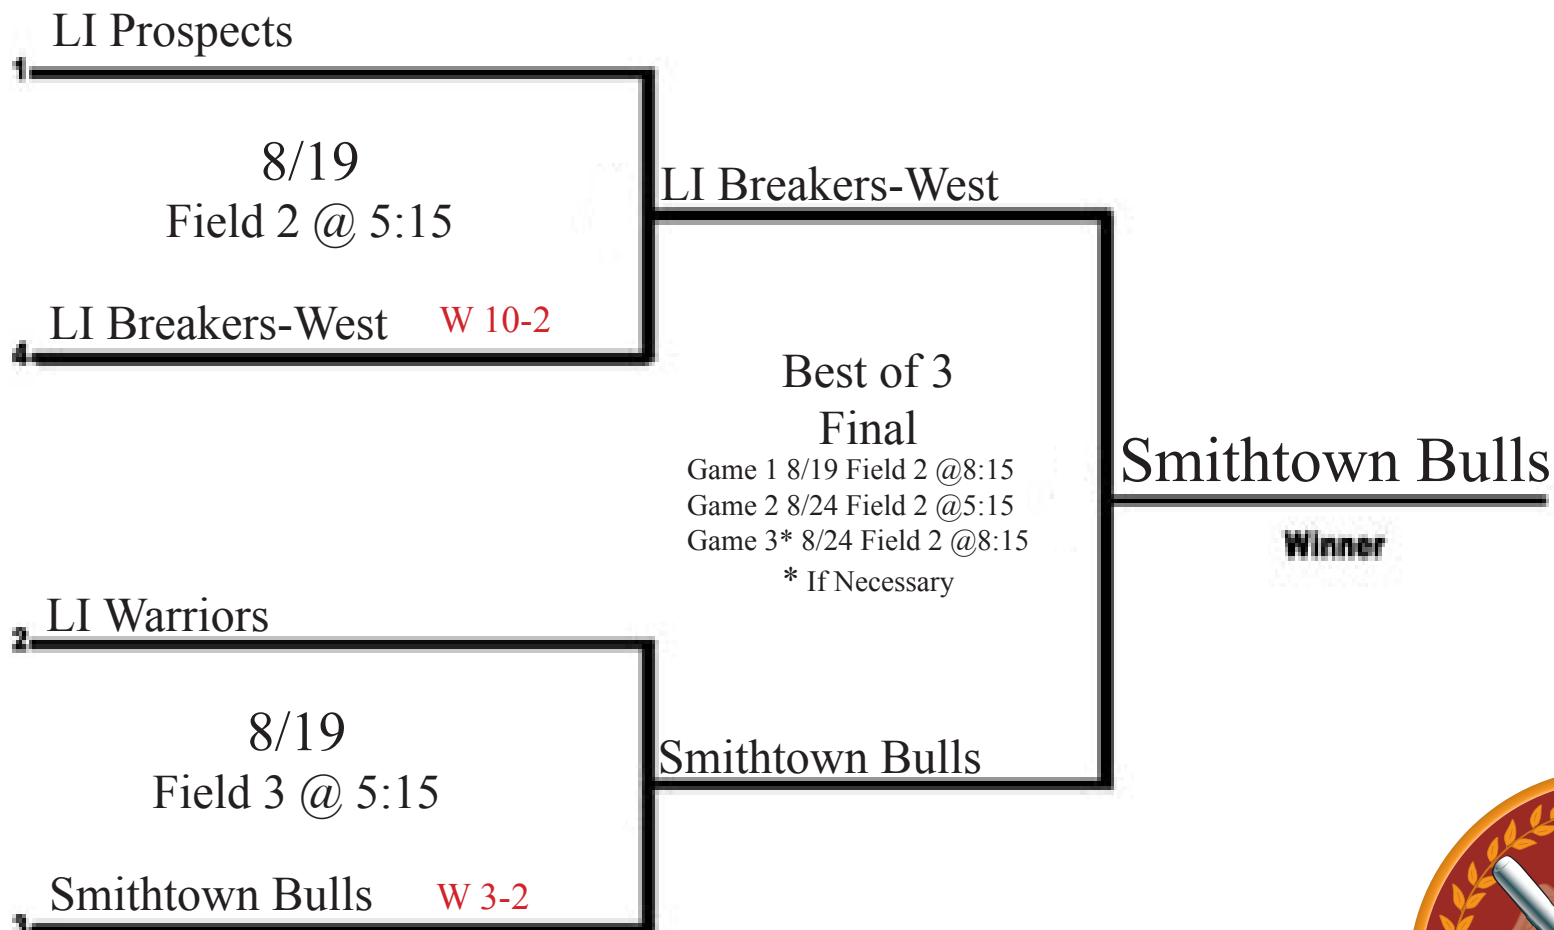

# BASEBALL HEAVEN 2010 SUMMER LEAGUE PLAYOFFS

## 13UA PLAYOFF BRACKET

\* HIGHER SEED IS ALWAYS HOME TEAM